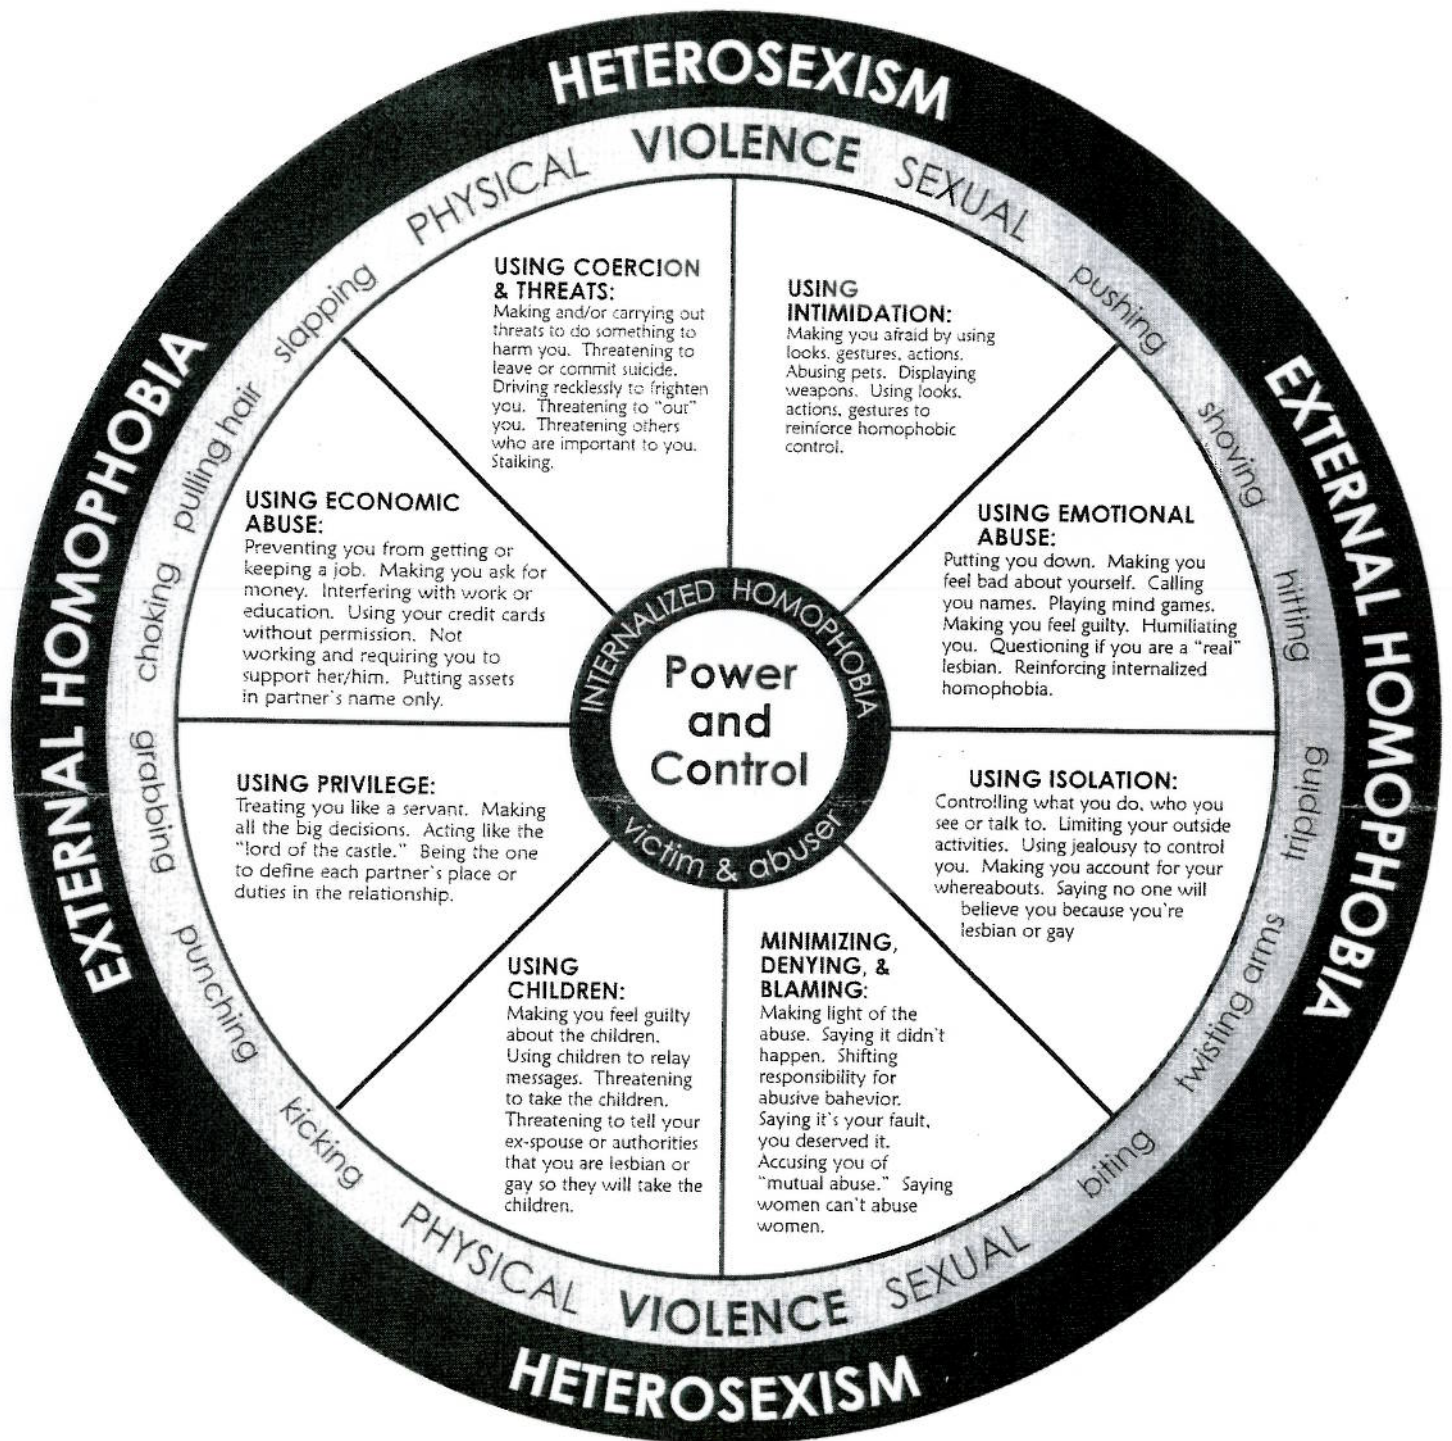

LESBIAN/GAY POWER AND CONTROL WHEEL

Developed by Roe & Jagodinsky;
inspired and adapted from:
Domestic Abuse Intervention Project
202 East Superior Street
Duluth, MN 55802

Produced and distributed by:

NATIONAL CENTER
on Domestic and Sexual Violence
training • consulting • advocacy